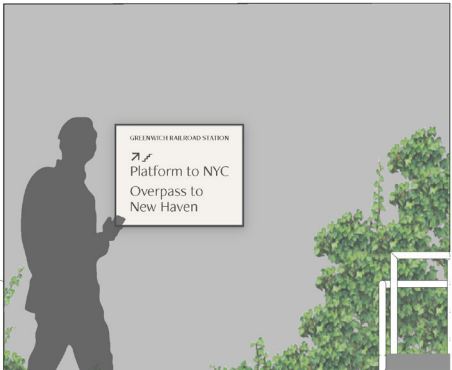

STATION ID – CANOPY

WAYFINDING SIGNAGE TO PLATFORM – NON-ILLUMINATED

PAINTED ALUMINUM PANEL

PARKING SIGN

SIGNS WITH ILLUMINATION

PLATFORM DIRECTIONAL – GROUND LEVEL

PLATFORM DIRECTIONAL – UPPER LEVEL