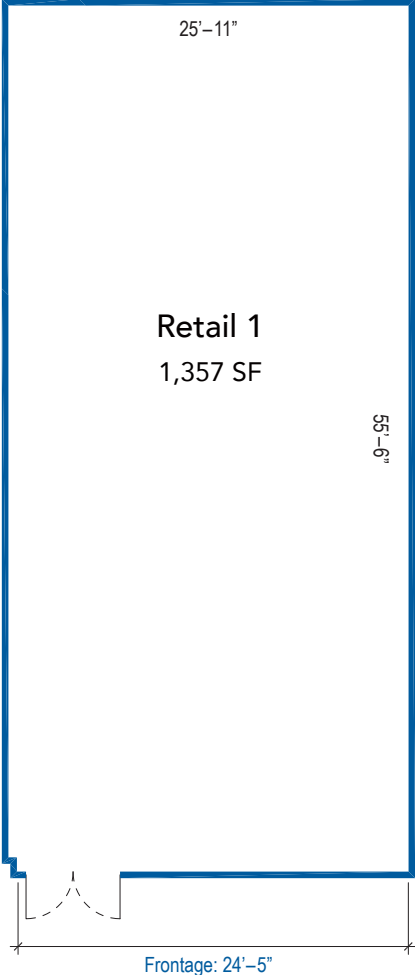

Retail

Metro-North Railroad

Railroad Avenue

STREET LEVEL

LOWER LEVEL

Shopping / Retail 1 Floor Plan

Retail 1

FLEXIBLE STOREFRONT DESIGN PER
MASTERPLAN GUIDELINE