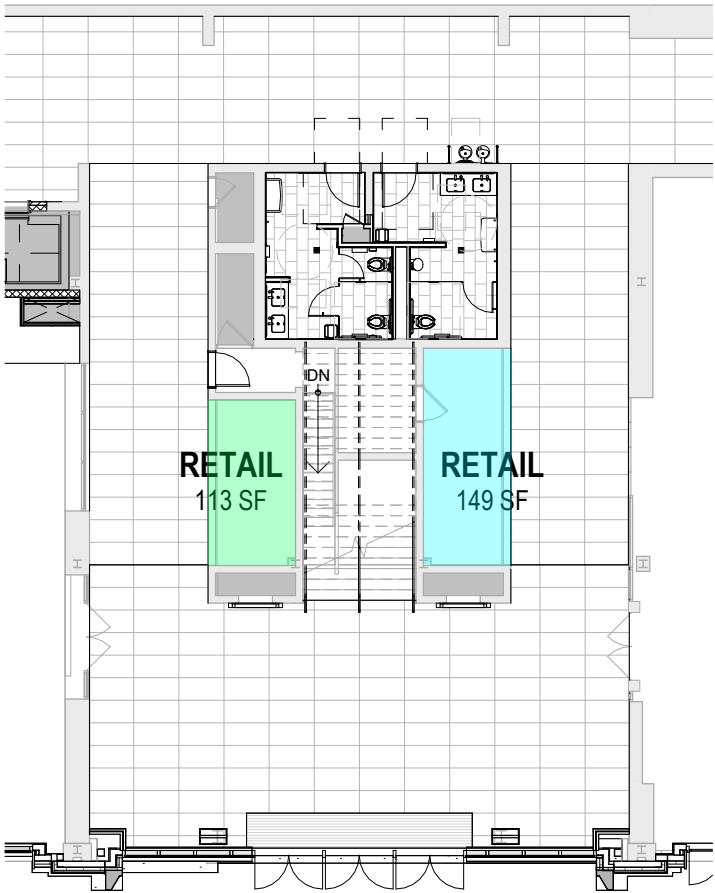

RICHARDS

Dining

• biggest photos in detail bleed?

Dining / Anchor Restaurant Floor Plan

Anchor Restaurant

NORTH ELEVATION (RAILROAD AVENUE)

EAST ELEVATION (STEAMBOAT ROAD)

Espresso House Shopping

Retail

Metro-North Railroad

Railroad Avenue

STREET LEVEL

LOWER LEVEL

Shopping / Retail 1 Floor Plan

Retail 1

FLEXIBLE STOREFRONT DESIGN PER
MASTERPLAN GUIDELINE

Train Station Retail

FIRST FLOOR AT RAILROAD AVENUE

PLATFORM LEVEL

Join our Premier Retail Collection!

*Contact: **Joyce Storm**, Storm Partners, LLC*

212 702-7073 | joyce@nystorm.net