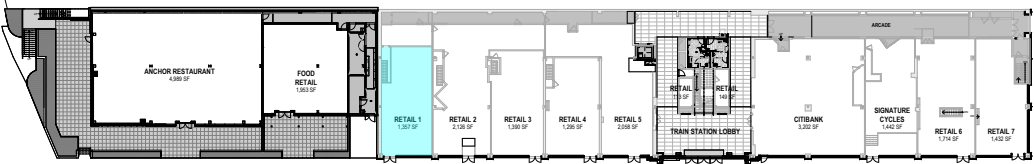

RICHARDS

Dining

• biggest photos in detail bleed?

Dining / Anchor Restaurant Floor Plan

Anchor Restaurant

NORTH ELEVATION (RAILROAD AVENUE)

EAST ELEVATION (STEAMBOAT ROAD)

Espresso House Shopping

Retail

Metro-North Railroad

Railroad Avenue

STREET LEVEL

LOWER LEVEL

Shopping / Retail 1 Floor Plan

Retail 1

FLEXIBLE STOREFRONT DESIGN PER
MASTERPLAN GUIDELINE