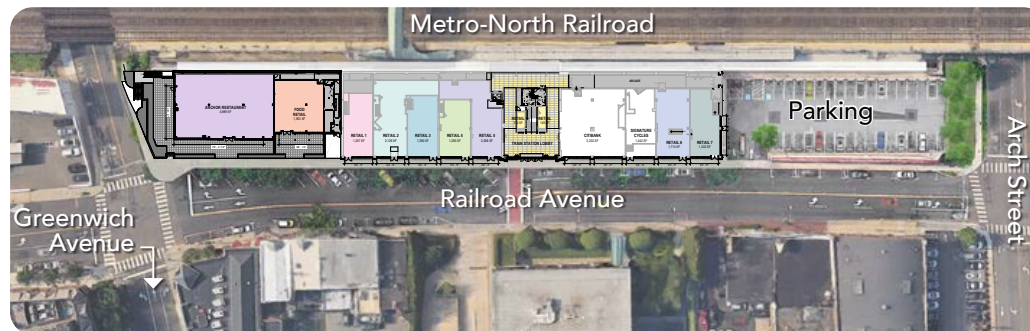

GREENWICH CROSSING

Dining & Shopping

Highly-Accessible Central Location at the New, State-of-the-Art
Train Station in the Heart of Downtown Greenwich, Connecticut

Coming Fall 2025

GREENWICHCROSSING.COM

GREENWICH CROSSING

Greenwich Avenue

Metro-North Railroad

Railroad Avenue

Arch Street

Surrounded by Luxury Shopping & Amenities

SAKS FIFTH AVENUE

BACCARAT

HERMÉS

RICHARDS

Dining

• biggest photos in detail bleed?

Dining / Anchor Restaurant Floor Plan

Anchor Restaurant

NORTH ELEVATION (RAILROAD AVENUE)

EAST ELEVATION (STEAMBOAT ROAD)

Espresso House Shopping

Retail

Metro-North Railroad

Railroad Avenue

STREET LEVEL

LOWER LEVEL

Shopping / Retail 1 Floor Plan

Retail 1

FLEXIBLE STOREFRONT DESIGN PER
MASTERPLAN GUIDELINE