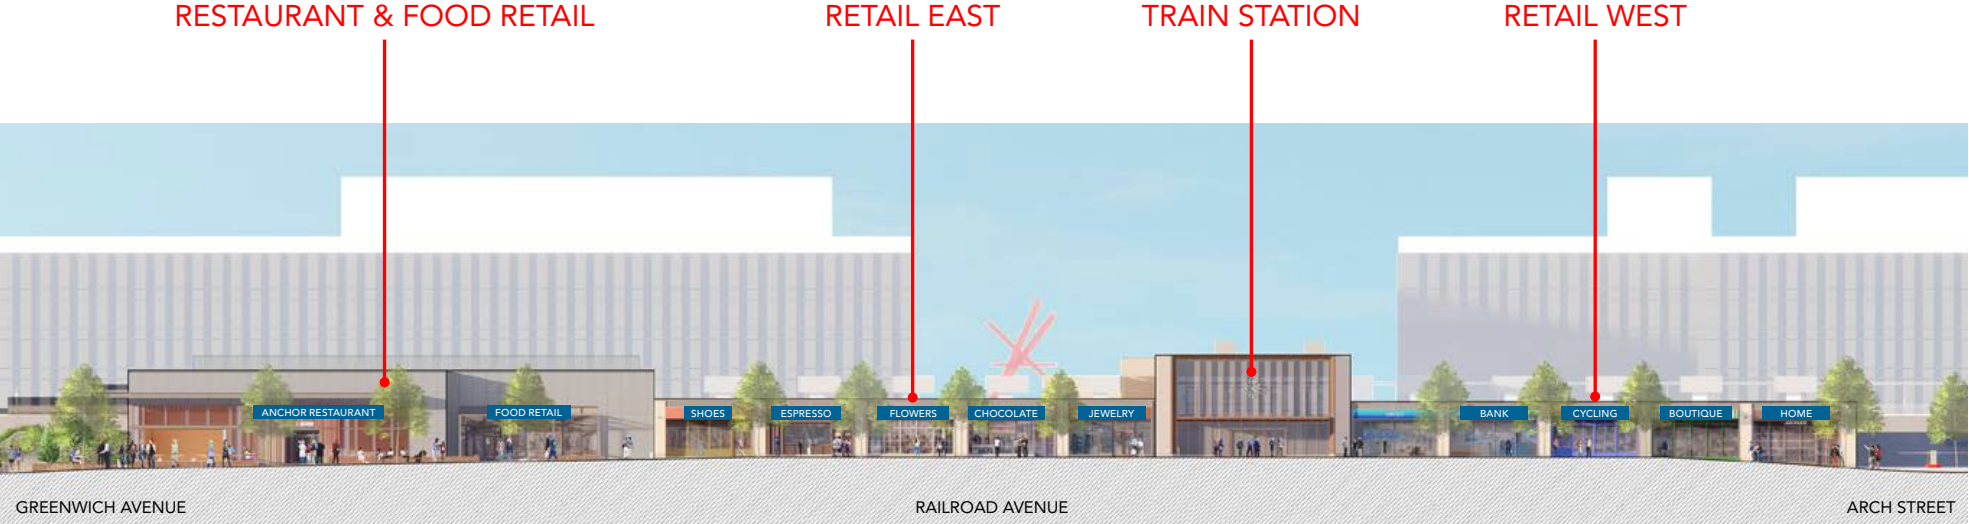

GREENWICH CROSSING

Dining & Shopping

Highly-Accessible Central Location at the New, State-of-the-Art
Train Station in the Heart of Downtown Greenwich, Connecticut

Coming Fall 2025

GREENWICHCROSSING.COM

GREENWICH CROSSING

RICHARDS

Dining

• biggest photos in detail bleed?

Dining / Anchor Restaurant Floor Plan

Anchor Restaurant

NORTH ELEVATION (RAILROAD AVENUE)

EAST ELEVATION (STEAMBOAT ROAD)

Espresso House Shopping

Retail

Metro-North Railroad

Railroad Avenue

STREET LEVEL

LOWER LEVEL

Shopping / Retail 1 Floor Plan

Retail 1

FLEXIBLE STOREFRONT DESIGN PER
MASTERPLAN GUIDELINE