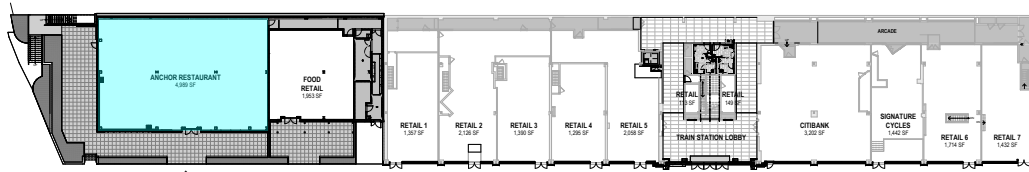

RICHARDS

Dining

• biggest photos in detail bleed?

Dining / Anchor Restaurant Floor Plan

Anchor Restaurant

NORTH ELEVATION (RAILROAD AVENUE)

EAST ELEVATION (STEAMBOAT ROAD)

Espresso House Shopping

Retail

Metro-North Railroad

Railroad Avenue

STREET LEVEL

LOWER LEVEL

Shopping / Retail 1 Floor Plan

Retail 1

FLEXIBLE STOREFRONT DESIGN PER
MASTERPLAN GUIDELINE