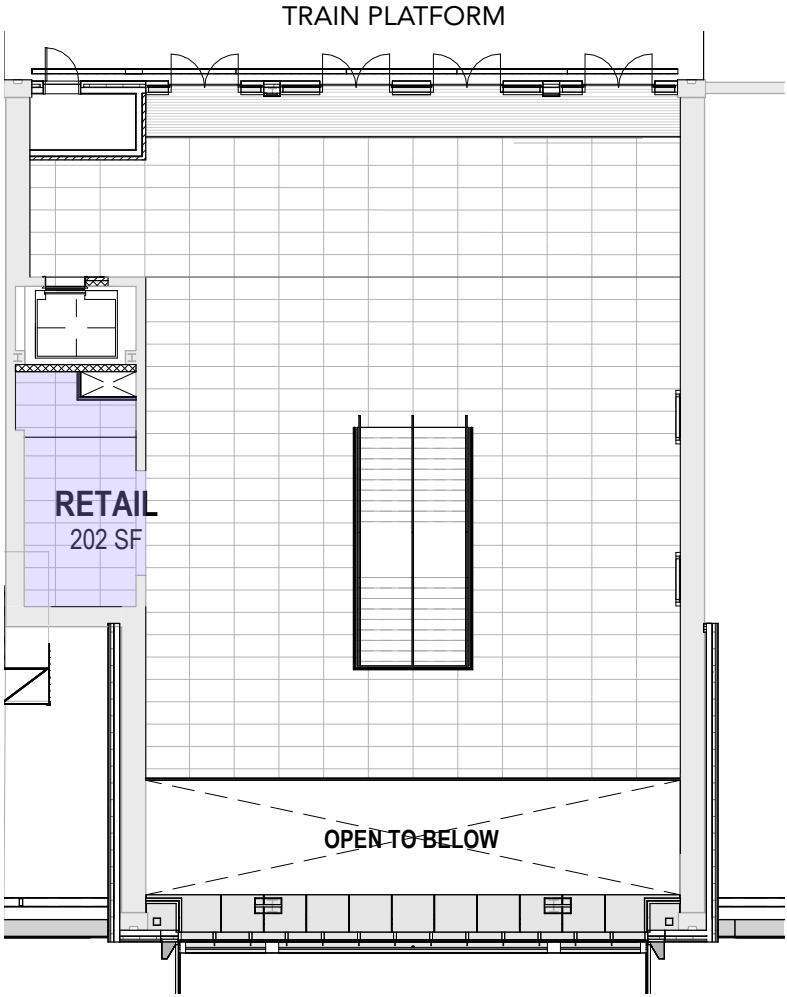

RICHARDS

Dining

• biggest photos in detail bleed?

Dining / Anchor Restaurant Floor Plan

Anchor Restaurant

NORTH ELEVATION (RAILROAD AVENUE)

EAST ELEVATION (STEAMBOAT ROAD)

Espresso House Shopping

Retail

Metro-North Railroad

Railroad Avenue

STREET LEVEL

LOWER LEVEL

Shopping / Retail 1 Floor Plan

Retail 1

FLEXIBLE STOREFRONT DESIGN PER
MASTERPLAN GUIDELINE

Train Station Retail

FIRST FLOOR AT RAILROAD AVENUE

PLATFORM LEVEL

Join our Premier Retail Collection!

*Contact: **Joyce Storm**, Storm Partners, LLC*

212 702-7073 | joyce@nystorm.net