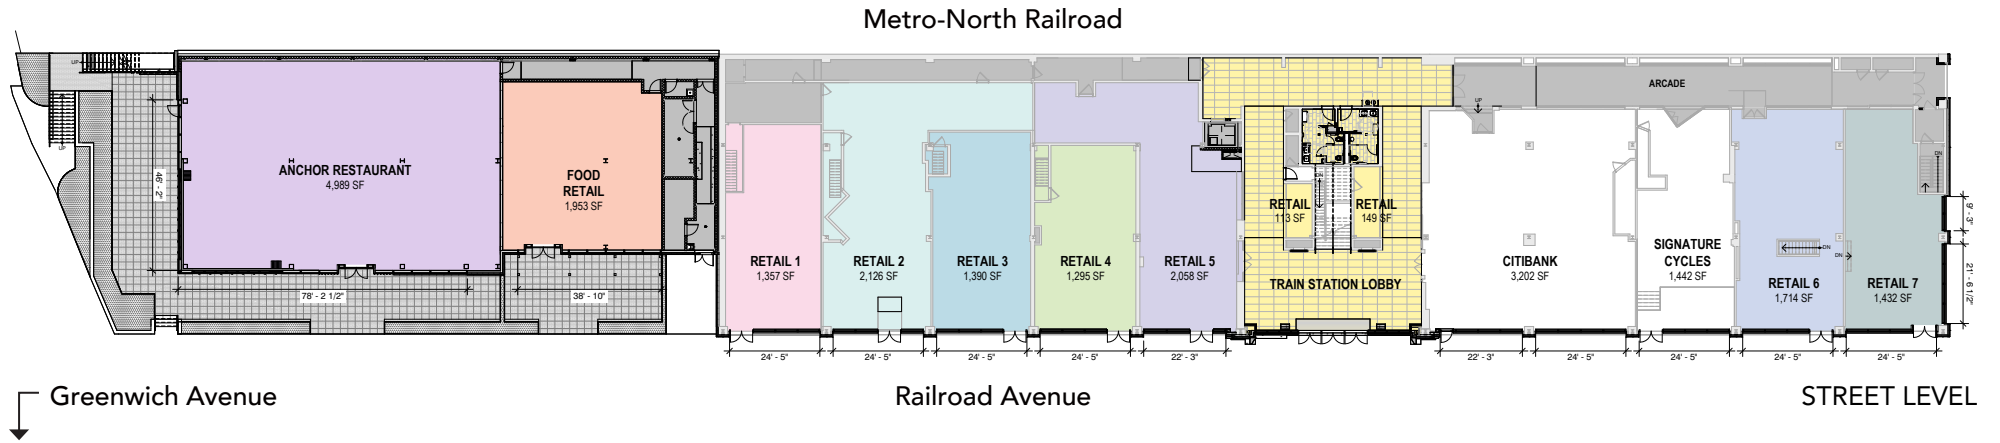

RICHARDS

Dining

• biggest photos in detail bleed?

Dining / Anchor Restaurant Floor Plan

Anchor Restaurant

NORTH ELEVATION (RAILROAD AVENUE)

EAST ELEVATION (STEAMBOAT ROAD)

Espresso House Shopping

Retail

Metro-North Railroad

Railroad Avenue

STREET LEVEL

LOWER LEVEL

Shopping / Retail 1 Floor Plan

Retail 1

FLEXIBLE STOREFRONT DESIGN PER
MASTERPLAN GUIDELINE