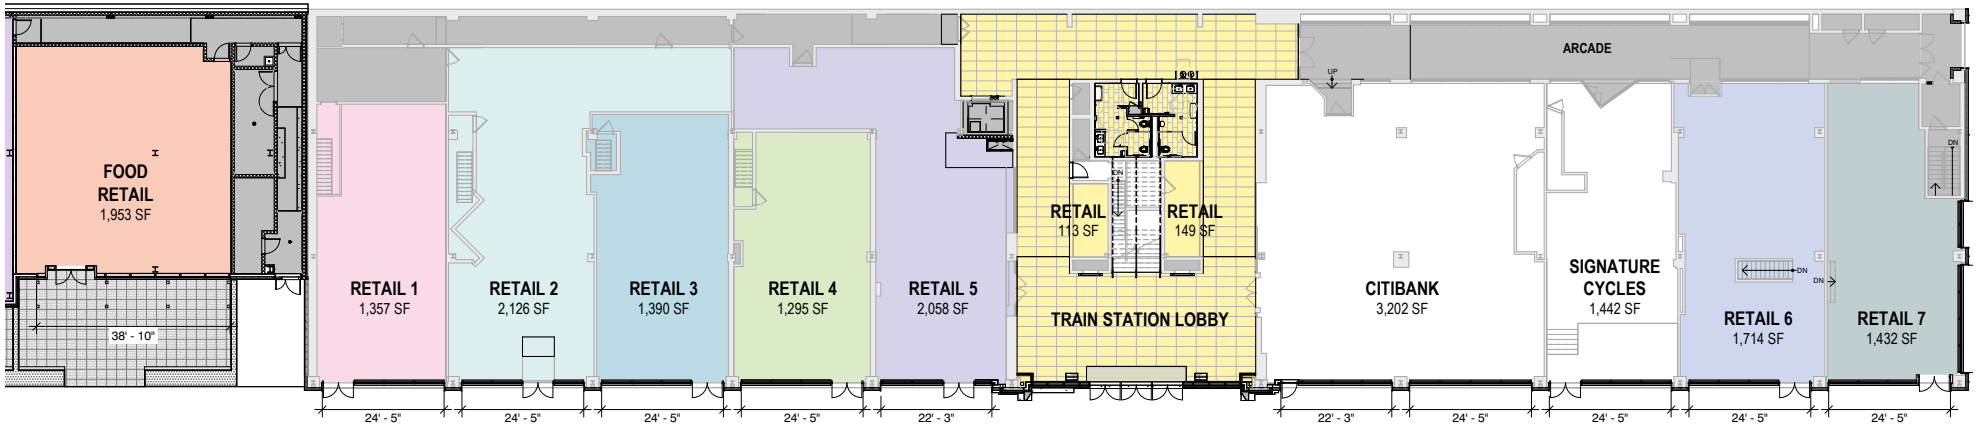

RICHARDS

Dining

• biggest photos in detail bleed?

Dining / Anchor Restaurant Floor Plan

Anchor Restaurant

NORTH ELEVATION (RAILROAD AVENUE)

EAST ELEVATION (STEAMBOAT ROAD)

Espresso House Shopping

Retail

Metro-North Railroad

Railroad Avenue

STREET LEVEL

LOWER LEVEL

Shopping / Retail 1 Floor Plan

Retail 1

FLEXIBLE STOREFRONT DESIGN PER
MASTERPLAN GUIDELINE