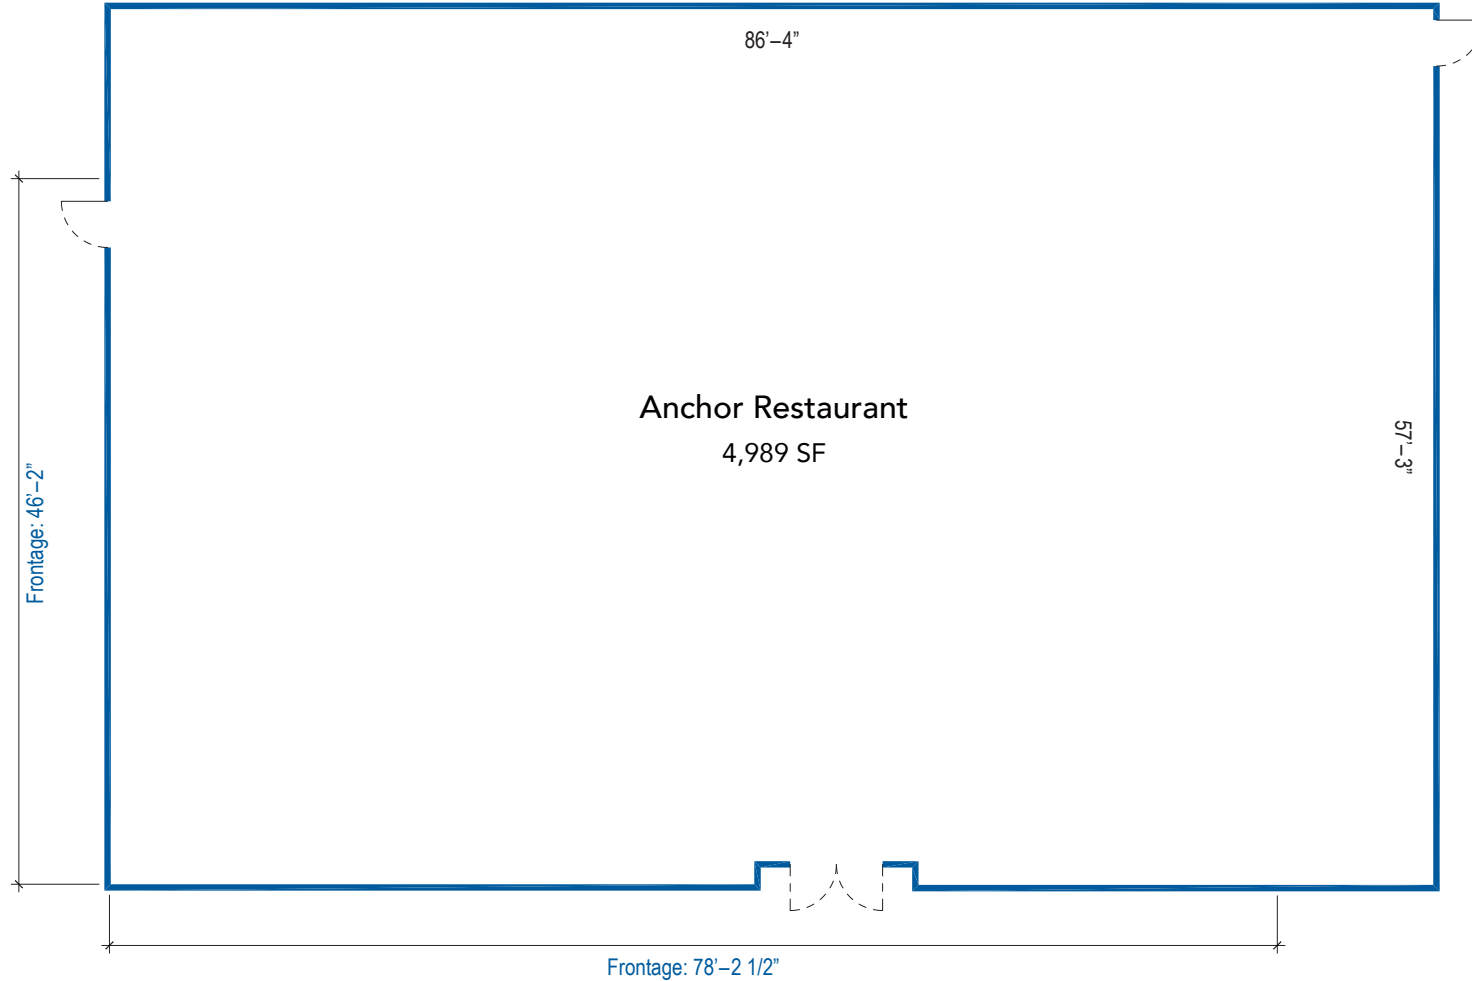

RICHARDS

Dining

• biggest photos in detail bleed?

Dining / Anchor Restaurant Floor Plan

Anchor Restaurant

NORTH ELEVATION (RAILROAD AVENUE)

EAST ELEVATION (STEAMBOAT ROAD)

Espresso House Shopping

Retail

Metro-North Railroad

Railroad Avenue

STREET LEVEL

LOWER LEVEL

Shopping / Retail 1 Floor Plan

Retail 1

FLEXIBLE STOREFRONT DESIGN PER
MASTERPLAN GUIDELINE