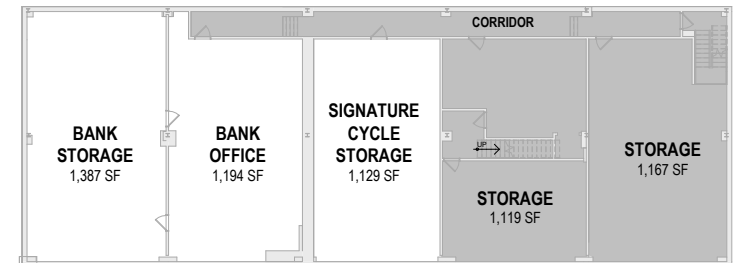

RICHARDS

Dining

• biggest photos in detail bleed?

Dining / Anchor Restaurant Floor Plan

Anchor Restaurant

NORTH ELEVATION (RAILROAD AVENUE)

EAST ELEVATION (STEAMBOAT ROAD)

Espresso House Shopping

Retail

Metro-North Railroad

Railroad Avenue

STREET LEVEL

LOWER LEVEL

Shopping / Retail 1 Floor Plan

Retail 1

FLEXIBLE STOREFRONT DESIGN PER
MASTERPLAN GUIDELINE